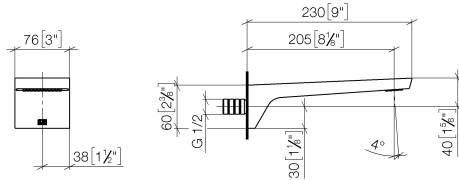

CL.1 Bath spout for wall mounting - Champagne (22kt Gold)

CL.1

13 801 705

- 205mm projection
- rectangular spray pattern with 55 individual jets
- hole diameter 37 mm
- 1/2" connection
- plug-link mounting
- max. flow 24.6 l/min at 3 bar flow pressure

mm [inches]

Flow rate chart

13 801 705

Parts for other finishes can be found here: [Chrome](#)

Spare parts list

No.	Item Number	Name	Quantity used	Delivery time
1	09 24 03 081 10 90	extension	1	2
2	09 24 03 180 90	nipple	1	2
3	09 14 10 119 90	seal	1	2
4	09 31 20 027 10-00	plug	2	10
5	09 14 10 132 90	seal	2	2
6	90 31 11 004 00 90	pin	1	2
7	90 11 02 299 00 90	aerator	1	2