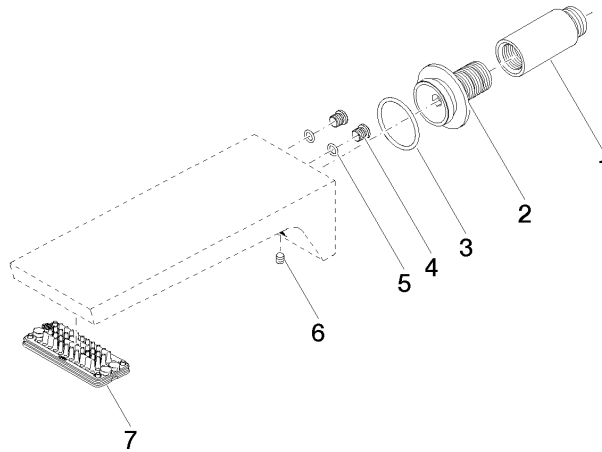

CL.1 Bath spout for wall mounting - Champagne (22kt Gold)

CL.1

13 801 705

- 205mm projection
- rectangular spray pattern with 55 individual jets
- hole diameter 37 mm
- 1/2" connection
- plug-link mounting
- max. flow 24.6 l/min at 3 bar flow pressure

mm [inches]

Flow rate chart

13 801 705

Parts for other finishes can be found here: [Chrome](#)

Spare parts list

No.	Item Number	Name	Quantity used	Delivery time
1	09 24 03 081 10 90	extension	1	2
2	09 24 03 180 90	nipple	1	2
3	09 14 10 119 90	seal	1	2
4	09 31 20 027 10-00	plug	2	10
5	09 14 10 132 90	seal	2	2
6	90 31 11 004 00 90	pin	1	2
7	90 11 02 299 00 90	aerator	1	2